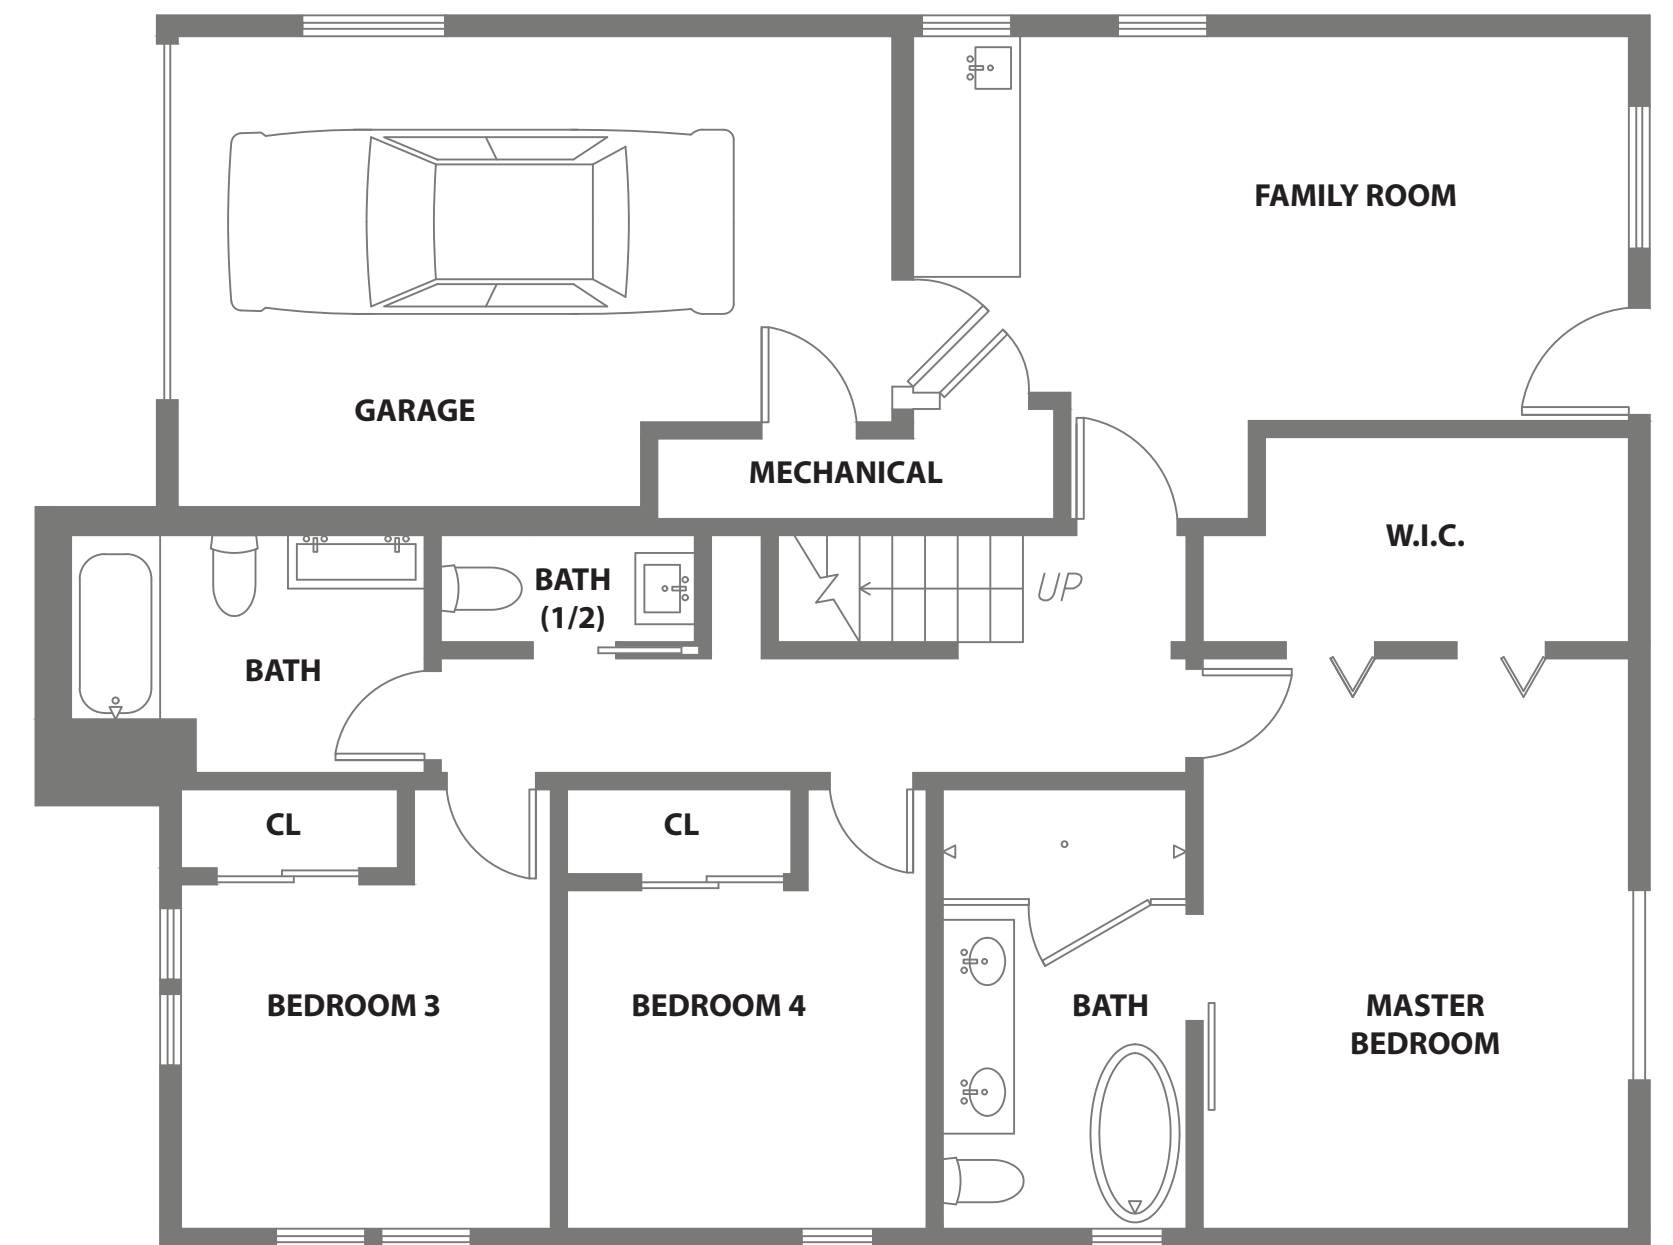

MAIN LEVEL

LOWER LEVEL

-  Window
-  Door
-  Wall

**123 Baltimore Avenue
Corte Madera, CA**

4 Bed | 3.5 Bath